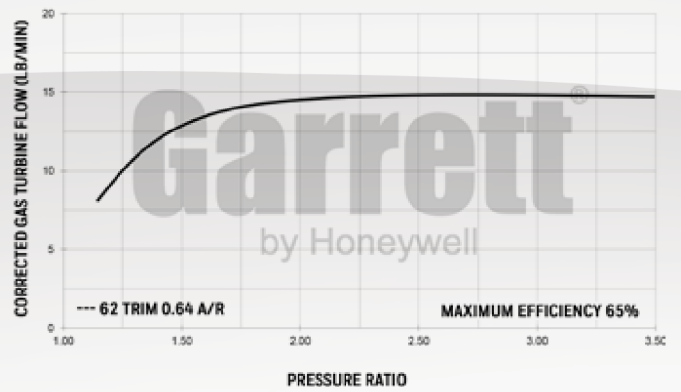

GT2560R

Horsepower: 170 - 270
Displacement: 1.4L - 2.2L

Honeywell

Measurements in MM

COMPRESSOR MAP

FEATURES:

- ◆ ORIGINAL GT SERIES AERODYNAMICS
- ◆ INTERNALLY WASTEGATED TURBINE HOUSING
- ◆ SOLD AS A COMPLETE TURBO (INCLUDES TURBINE KIT & ACTUATOR)
- ◆ BALL BEARING CONFIGURATION WITH WATER COOLED CHRA

EXHAUST FLOW CHART

Turbo Reference Data		Compressor				Turbine			
Turbo PN	CHRA	Inducer	Exducer	Trim	A/R	Inducer	Exducer	Trim	A/R
836023-5004S	835995-0003	46mm	60mm	60	0.80	53mm	42mm	62	0.64

Garrett
by Honeywell