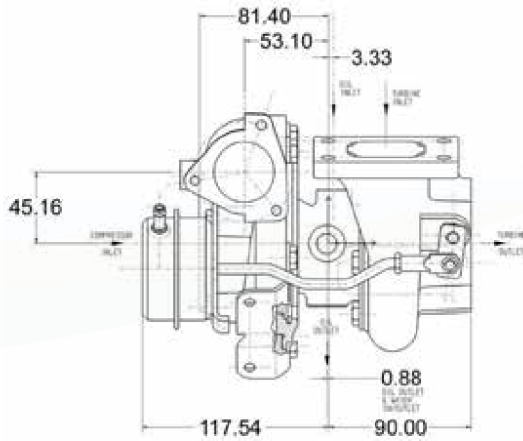

GT2560R

Horsepower: 170 - 270
Displacement: 1.4L - 2.2L

Honeywell

Measurements in MM

COMPRESSOR MAP

FEATURES:

- ◆ ORIGINAL GT SERIES AERODYNAMICS
- ◆ INTERNALLY WASTEGATED TURBINE HOUSING
- ◆ SOLD AS A COMPLETE TURBO (INCLUDES TURBINE KIT & ACTUATOR)
- ◆ BALL BEARING CONFIGURATION WITH WATER COOLED CHRA

EXHAUST FLOW CHART

Turbo Reference Data		Compressor				Turbine			
Turbo PN	CHRA	Inducer	Exducer	Trim	A/R	Inducer	Exducer	Trim	A/R
836023-5004S	835995-0003	46mm	60mm	60	0.80	53mm	42mm	62	0.64

Garrett
by Honeywell