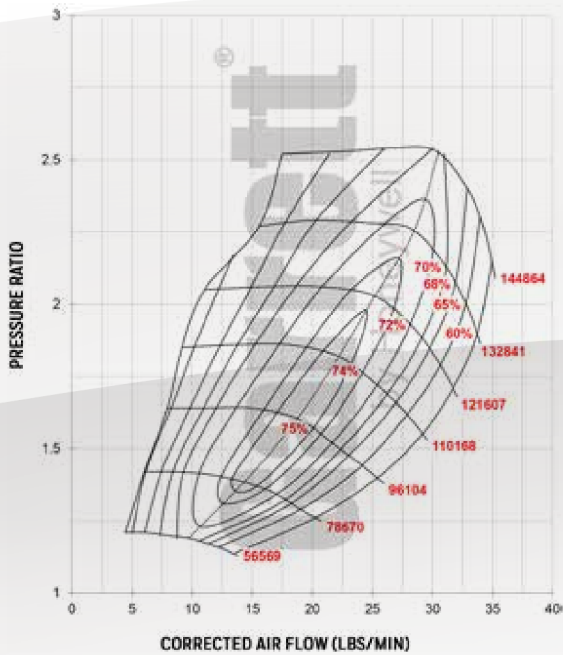

GT2560R

Horsepower: 170 - 270
Displacement: 1.4L - 2.2L

Honeywell

Measurements in MM

COMPRESSOR MAP

FEATURES:

- ◆ ORIGINAL GT SERIES AERODYNAMICS
- ◆ INTERNALLY WASTEGATED TURBINE HOUSING
- ◆ SOLD AS A COMPLETE TURBO (INCLUDES TURBINE KIT & ACTUATOR)
- ◆ BALL BEARING CONFIGURATION WITH WATER COOLED CHRA

EXHAUST FLOW CHART

Turbo Reference Data		Compressor				Turbine			
Turbo PN	CHRA	Inducer	Exducer	Trim	A/R	Inducer	Exducer	Trim	A/R
836023-5004S	835995-0003	46mm	60mm	60	0.80	53mm	42mm	62	0.64

Garrett
by Honeywell