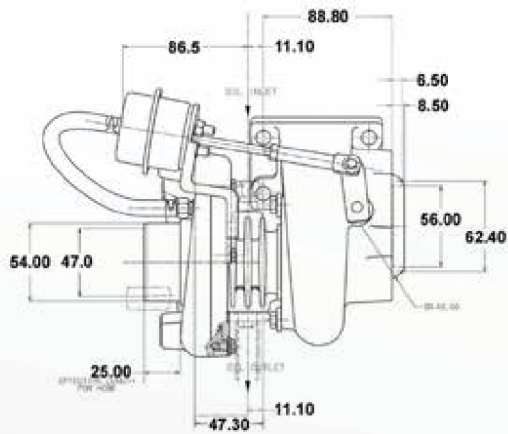

GT2052

Horsepower: 140 - 230
 Displacement: 1.4L - 2.0L

Honeywell

Measurements in MM

COMPRESSOR MAP

FEATURES:

- ◆ ORIGINAL GT SERIES AERODYNAMICS
- ◆ INTERNALLY WASTEGATED TURBINE HOUSING
- ◆ SOLD AS A COMPLETE TURBO (INCLUDES TURBINE KIT)
- ◆ JOURNAL BEARING CONFIGURATION
- ◆ OIL COOLED CHRA

EXHAUST FLOW CHART

Turbo Reference Data		Compressor				Turbine			
Turbo PN	CHRA	Inducer	Exducer	Trim	A/R	Inducer	Exducer	Trim	A/R
727264-5001S	451298-0043	38mm	52mm	52	0.51	47mm	40mm	72	0.50

Garrett
 by Honeywell