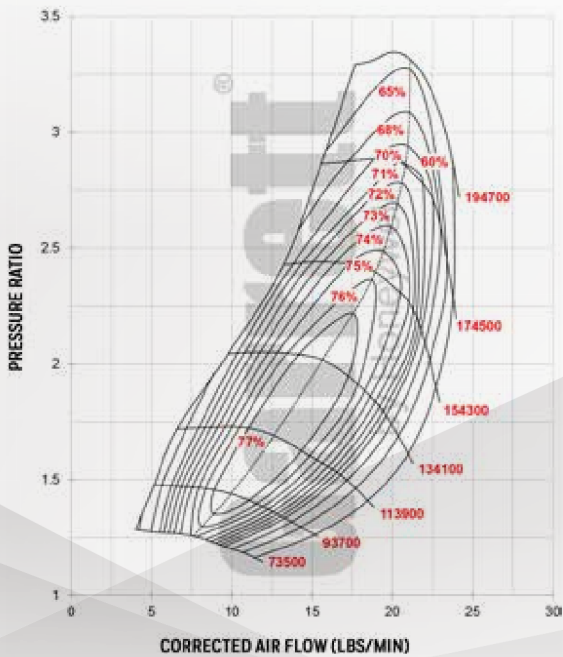

GT2052

Horsepower: 140 - 230
 Displacement: 1.4L - 2.0L

Honeywell

Measurements in MM

COMPRESSOR MAP

FEATURES:

- ◆ ORIGINAL GT SERIES AERODYNAMICS
- ◆ INTERNALLY WASTEGATED TURBINE HOUSING
- ◆ SOLD AS A COMPLETE TURBO (INCLUDES TURBINE KIT)
- ◆ JOURNAL BEARING CONFIGURATION
- ◆ OIL COOLED CHRA

EXHAUST FLOW CHART

Turbo Reference Data		Compressor				Turbine			
Turbo PN	CHRA	Inducer	Exducer	Trim	A/R	Inducer	Exducer	Trim	A/R
727264-5001S	451298-0043	38mm	52mm	52	0.51	47mm	40mm	72	0.50

Garrett
 by Honeywell