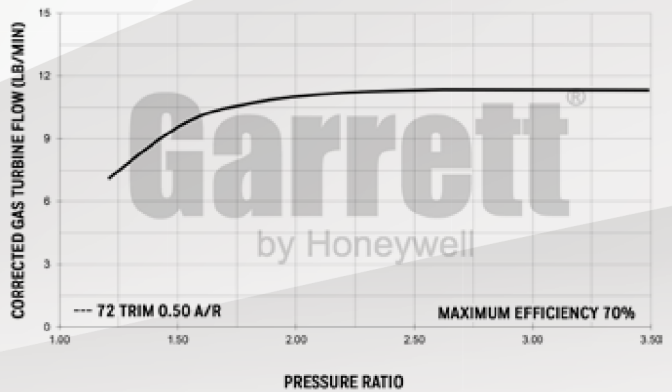

GT2052

Horsepower: 140 - 230
 Displacement: 1.4L - 2.0L

Honeywell

Measurements in MM

COMPRESSOR MAP

FEATURES:

- ◆ ORIGINAL GT SERIES AERODYNAMICS
- ◆ INTERNALLY WASTEGATED TURBINE HOUSING
- ◆ SOLD AS A COMPLETE TURBO (INCLUDES TURBINE KIT)
- ◆ JOURNAL BEARING CONFIGURATION
- ◆ OIL COOLED CHRA

EXHAUST FLOW CHART

Turbo Reference Data		Compressor				Turbine			
Turbo PN	CHRA	Inducer	Exducer	Trim	A/R	Inducer	Exducer	Trim	A/R
727264-5001S	451298-0043	38mm	52mm	52	0.51	47mm	40mm	72	0.50

Garrett
 by Honeywell